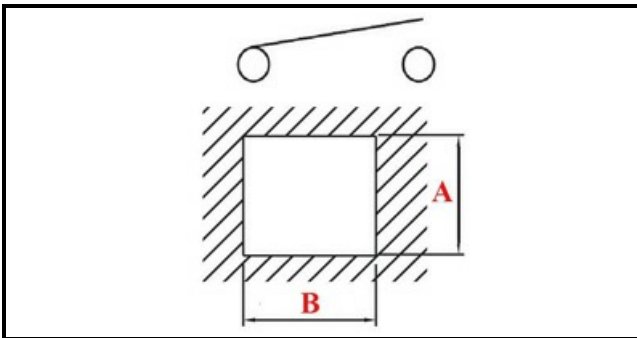

1105180

CONTINUOS WASH SELECTOR

Date: 27-02-2025

Technical data

DEPTH MM	B=25mm
WIDTH MM	A=25mm
NUMBER OF POLES	POLI/POLES=6
NUMBER OF POSITIONS	0-1
COLOR	GRIGIO/GREY
VOLT	250V

Manufacturer code

COMENDA - ALI GROUP SRL A SOCIO UNICO