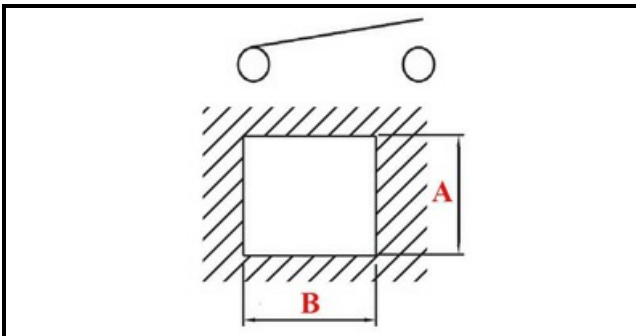

1105180

CONTINUOS WASH SELECTOR

Date: 22-12-2024

Technical data

DEPTH MM	B=25mm
WIDTH MM	A=25mm
NUMBER OF POLES	POLI/POLES=6
NUMBER OF POSITIONS	0-1
COLOR	GRIGIO/GREY
VOLT	250V

Manufacturer code

COMENDA - ALI GROUP SRL A SOCIO UNICO