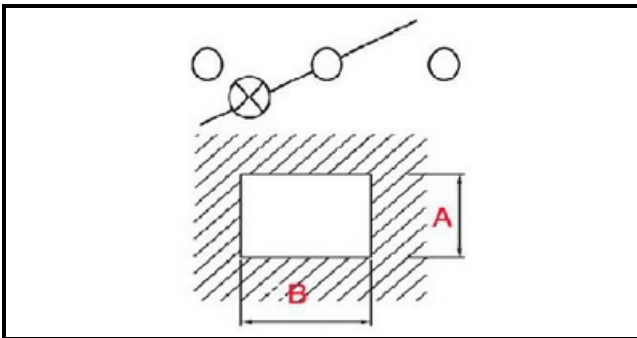

1105185

ORANGE PUSH-BUTTON SWITCH UNIP.0/1

Date: 27-02-2025

**Technical data**

DEPTH MM	B=27mm
WIDTH MM	A=11mm
NUMBER OF POLES	POLI/POLES=3
NUMBER OF POSITIONS	0-1
COLOR	ARANCIO/ORANGE
VOLT	250V

Manufacturer code