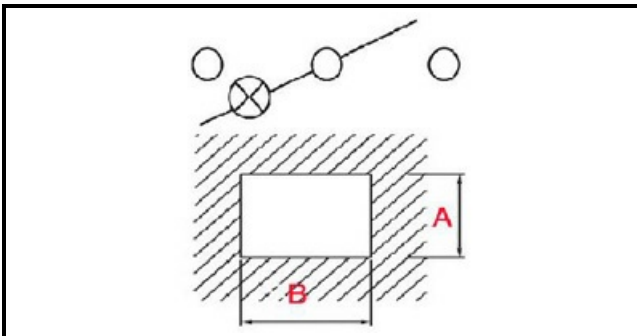

1105185

ORANGE PUSH-BUTTON SWITCH UNIP.0/1

Date: 22-12-2024

**Technical data**

DEPTH MM	B=27mm
WIDTH MM	A=11mm
NUMBER OF POLES	POLI/POLES=3
NUMBER OF POSITIONS	0-1
COLOR	ARANCIO/ORANGE
VOLT	250V

Manufacturer code