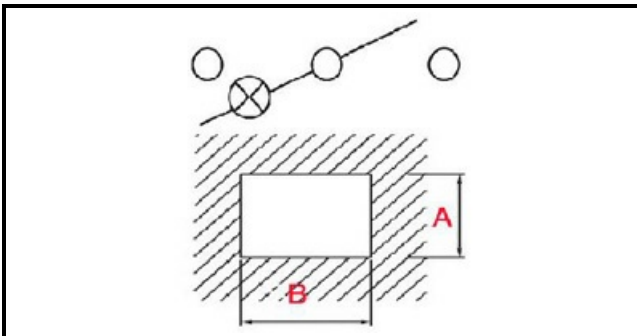

1105185

ORANGE PUSH-BUTTON SWITCH UNIP.0/1

Date: 22-11-2024

**Technical data**

DEPTH MM	B=27mm
WIDTH MM	A=11mm
NUMBER OF POLES	POLI/POLES=3
NUMBER OF POSITIONS	0-1
COLOR	ARANCIO/ORANGE
VOLT	250V

Manufacturer code