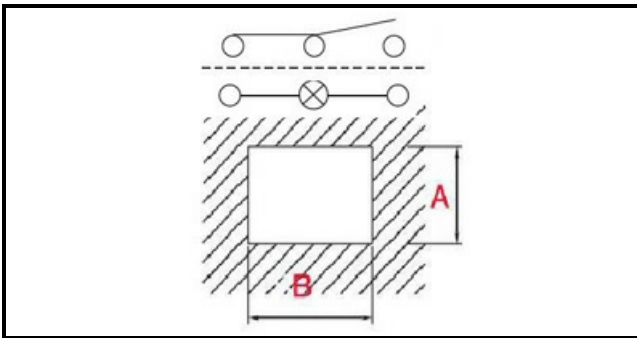

1105186

WHITE LAMP UNIP. SWITCH

Date: 06-04-2025

ORIGINAL
OSP
SPARE PARTS

Technical data

DEPTH MM	B=27mm
WIDTH MM	A=21mm
NUMBER OF POLES	POLI/POLES=4
NUMBER OF POSITIONS	0-1
COLOR	BIANCO/WHITE
VOLT	250V

Manufacturer code