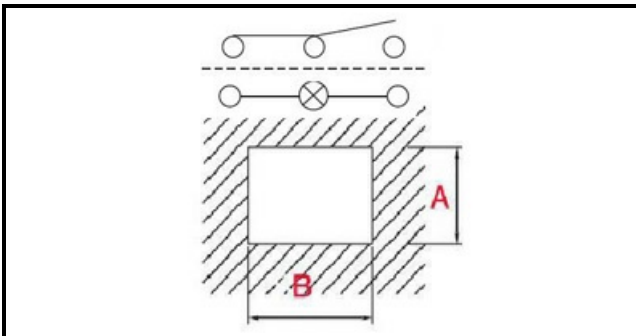

1105186

WHITE LAMP UNIP. SWITCH

Date: 27-02-2025

**ORIGINAL
OSP
SPARE PARTS****Technical data**

DEPTH MM	B=27mm
WIDTH MM	A=21mm
NUMBER OF POLES	POLI/POLES=4
NUMBER OF POSITIONS	0-1
COLOR	BIANCO/WHITE
VOLT	250V