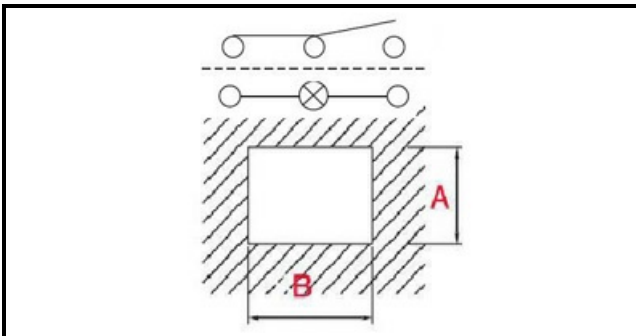

1105186

WHITE LAMP UNIP. SWITCH

Date: 22-12-2024

ORIGINAL
OSP
SPARE PARTS**Technical data**

DEPTH MM	B=27mm
WIDTH MM	A=21mm
NUMBER OF POLES	POLI/POLES=4
NUMBER OF POSITIONS	0-1
COLOR	BIANCO/WHITE
VOLT	250V