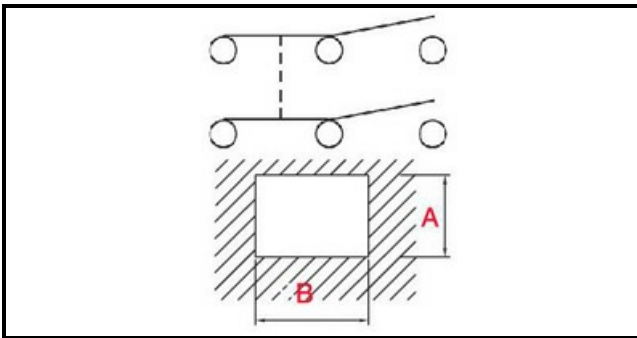

## Technical data

DEPTH MM	B=27mm
WIDTH MM	A=22mm
NUMBER OF POLES	POLI/POLES=6
NUMBER OF POSITIONS	0-1
COLOR	NERO/BLACK
VOLT	230V