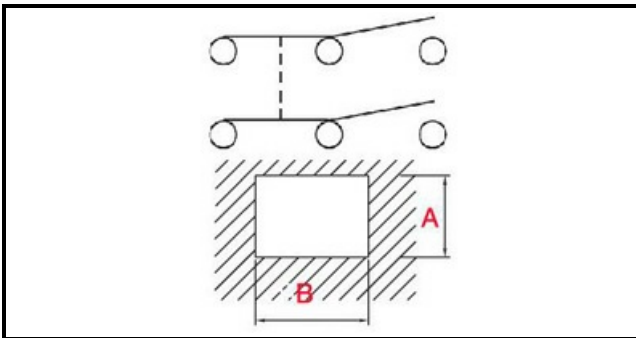

1105201

SWITCH MAN-AUTO CB

Date: 22-01-2025

ORIGINAL
OSP
SPARE PARTS**Technical data**

DEPTH MM	B=27mm
WIDTH MM	A=22mm
NUMBER OF POLES	POLI/POLES=6
NUMBER OF POSITIONS	0-1
COLOR	NERO/BLACK
VOLT	230V

Manufacturer code