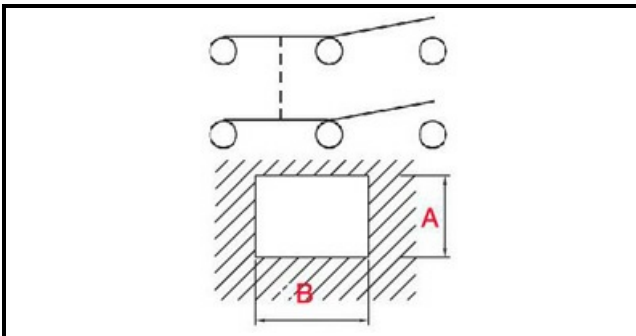

1105201

SWITCH MAN-AUTO CB

Date: 23-02-2025

ORIGINAL
OSP
SPARE PARTS**Technical data**

DEPTH MM	B=27mm
WIDTH MM	A=22mm
NUMBER OF POLES	POLI/POLES=6
NUMBER OF POSITIONS	0-1
COLOR	NERO/BLACK
VOLT	230V

Manufacturer code