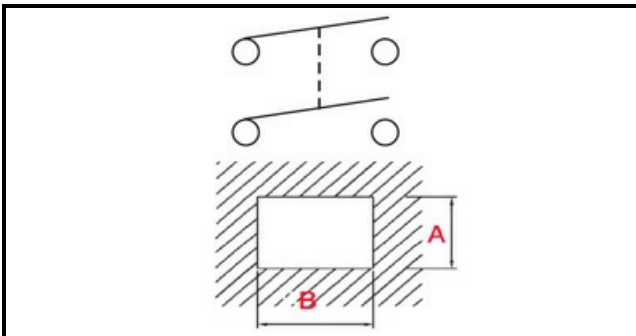

1105205

BIPOLAR SWITCH 230V

Date: 23-02-2025

ORIGINAL
OSP
SPARE PARTS**Technical data**

DEPTH MM	B=27mm
WIDTH MM	A=22mm
NUMBER OF POLES	POLI/POLES=4
NUMBER OF POSITIONS	0-1
COLOR	NERO/BLACK
VOLT	230V

Manufacturer code