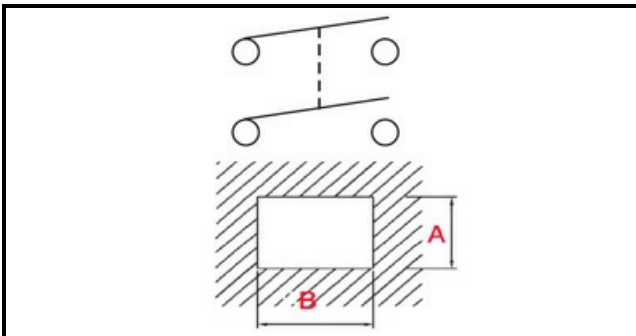

1105205

BIPOLAR SWITCH 230V

Date: 23-01-2025

ORIGINAL
OSP
SPARE PARTS**Technical data**

DEPTH MM	B=27mm
WIDTH MM	A=22mm
NUMBER OF POLES	POLI/POLES=4
NUMBER OF POSITIONS	0-1
COLOR	NERO/BLACK
VOLT	230V

Manufacturer code