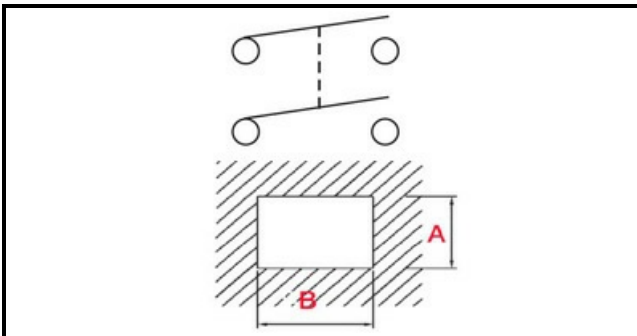

1105205

BIPOLAR SWITCH 230V

Date: 07-04-2025

ORIGINAL
OSP
SPARE PARTS

Technical data

DEPTH MM	B=27mm
WIDTH MM	A=22mm
NUMBER OF POLES	POLI/POLES=4
NUMBER OF POSITIONS	0-1
COLOR	NERO/BLACK
VOLT	230V

Manufacturer code