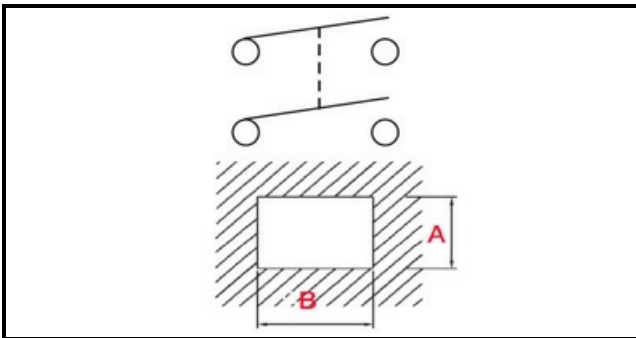

1105216

SWITCH CM SA

Date: 27-02-2025

**Technical data**

DEPTH MM	B=24mm
WIDTH MM	A=19mm
DIAMETER mm	Ø=16mm
NUMBER OF POLES	POLI/POLES=4
NUMBER OF POSITIONS	0-1
COLOR	GRIGIO/GREY
VOLT	230V

Manufacturer code