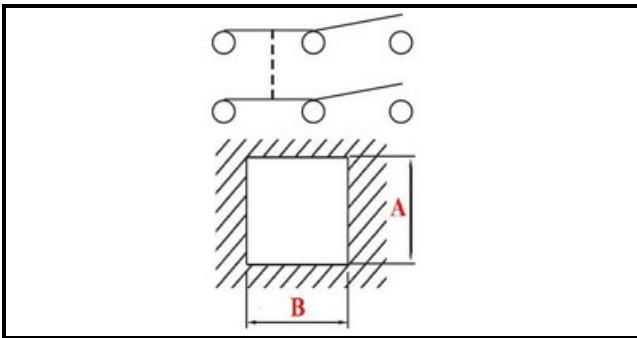

### Technical data

DEPTH MM	B=24mm
WIDTH MM	A=19mm
DIAMETER mm	Ø=16mm
NUMBER OF POLES	POLI/POLES=6
NUMBER OF POSITIONS	0-1
COLOR	GRIGIO/GREY
VOLT	230V