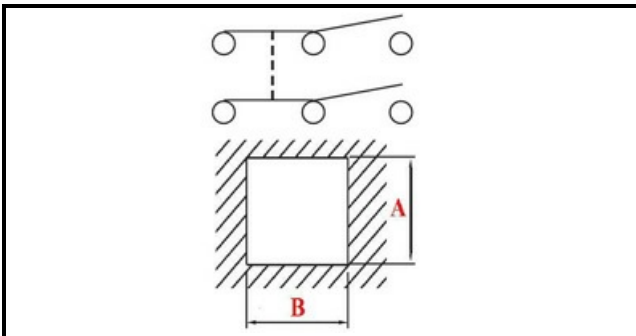

1105218

**SWITCH CM D-D**

Date: 22-12-2024

**Technical data**

DEPTH MM	B=24mm
WIDTH MM	A=19mm
DIAMETER mm	Ø=16mm
NUMBER OF POLES	POLI/POLES=6
NUMBER OF POSITIONS	0-1
COLOR	GRIGIO/GREY
VOLT	230V

**Manufacturer code**