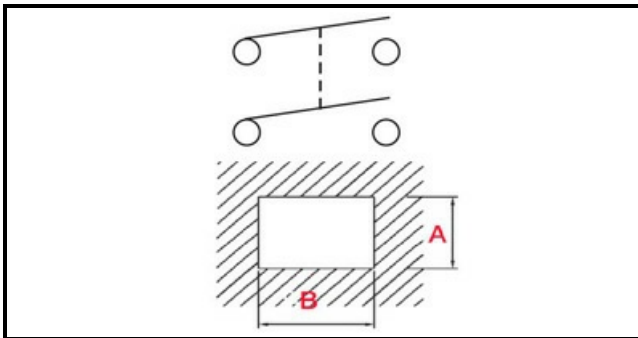

1105224

WHITE BIPOLAR SWITCH

Date: 21-11-2024

Technical data

DEPTH MM	B=28mm
WIDTH MM	A=22mm
NUMBER OF POLES	POLI/POLES=4
NUMBER OF POSITIONS	0-1
COLOR	BIANCO/WHITE
VOLT	230V