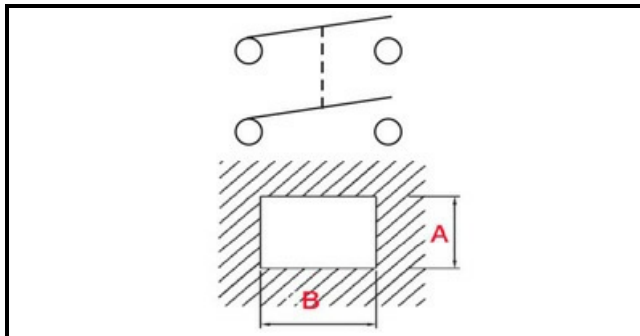

### Technical data

DEPTH MM	B=28mm
WIDTH MM	A=22mm
NUMBER OF POLES	POLI/POLES=4
NUMBER OF POSITIONS	0-1
COLOR	BIANCO/WHITE
VOLT	230V