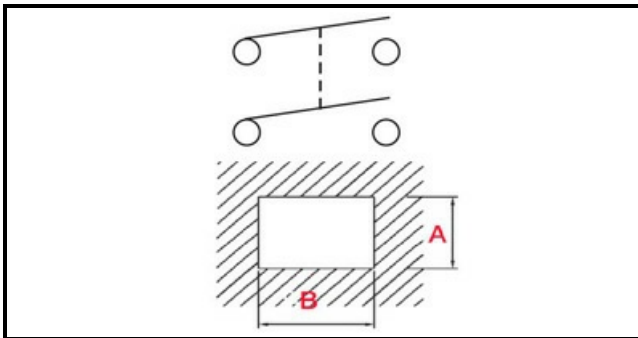

1105224

WHITE BIPOLAR SWITCH

Date: 22-12-2024

Technical data

DEPTH MM	B=28mm
WIDTH MM	A=22mm
NUMBER OF POLES	POLI/POLES=4
NUMBER OF POSITIONS	0-1
COLOR	BIANCO/WHITE
VOLT	230V