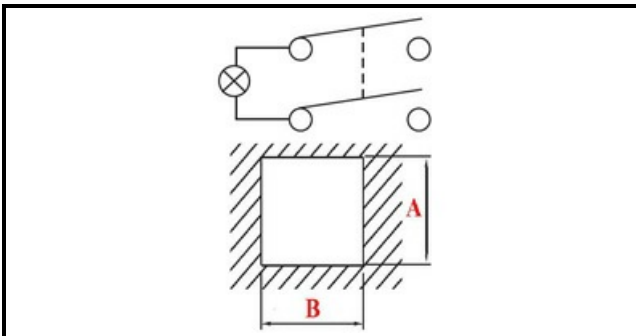

1105235

RED BIPOLAR SWITCH 220V

Date: 23-02-2025

**Technical data**

DEPTH MM	B=25mm
WIDTH MM	A=25mm
NUMBER OF POLES	POLI/POLES=4
NUMBER OF POSITIONS	0-1
COLOR	ROSSO/RED
VOLT	220V