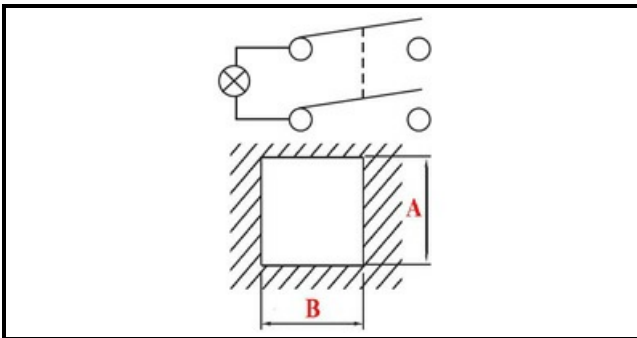

1105236

**YELLOW BIPOLAR SWITCH 220V**

Date: 22-12-2024

**Technical data**

DEPTH MM	B=25mm
WIDTH MM	A=25mm
NUMBER OF POLES	POLI/POLES=4
NUMBER OF POSITIONS	0-1
COLOR	GIALLO/YELLOW
VOLT	220V