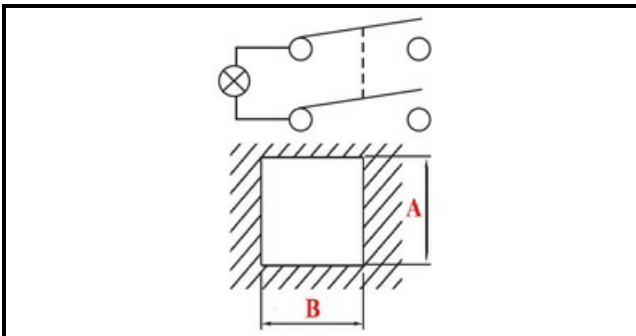

1105236

**YELLOW BIPOLAR SWITCH 220V**

Date: 22-11-2024

**Technical data**

DEPTH MM	B=25mm
WIDTH MM	A=25mm
NUMBER OF POLES	POLI/POLES=4
NUMBER OF POSITIONS	0-1
COLOR	GIALLO/YELLOW
VOLT	220V