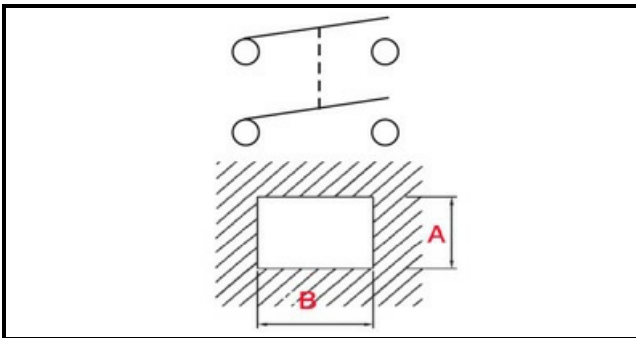

1105243

**SWITCH IP65 1932.3112 FOR LC40 BLACK**

Date: 25-11-2024

**Technical data**

DEPTH MM	B=28mm
WIDTH MM	A=22mm
NUMBER OF POLES	POLI/POLES=4
NUMBER OF POSITIONS	0-1
COLOR	NERO/BLACK
VOLT	230V

**Manufacturer code**