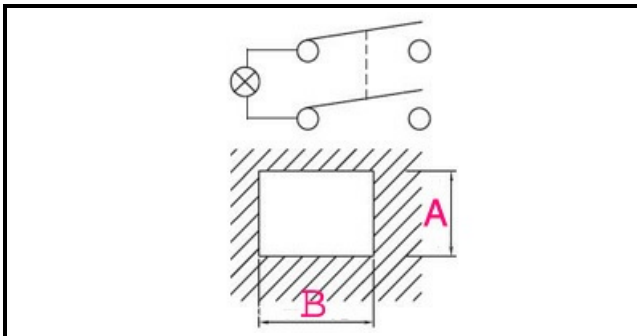

1105246

SWITCH 0/1 ORANGE

Date: 23-12-2024

**Technical data**

DEPTH MM	B=28mm
WIDTH MM	A=22mm
NUMBER OF POLES	POLI/POLES=4
NUMBER OF POSITIONS	0-1
COLOR	ARANCIO/ORANGE
VOLT	230V