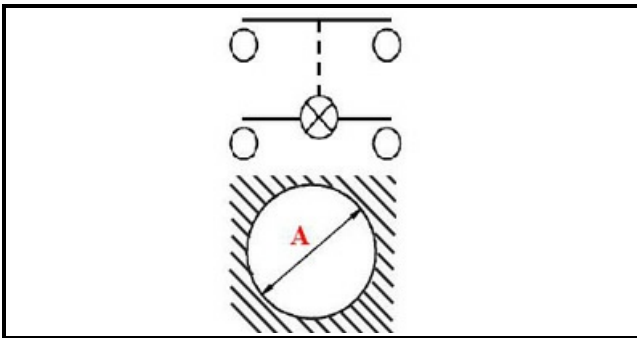

1105248

ORANGE BIPOLAR SWITCH 16A 250V D25 BRASILIA

Date: 08-04-2025

Technical data

DIAMETER mm	Ø=25mm
NUMBER OF POLES	POLI/POLES=4
NUMBER OF POSITIONS	0-1
COLOR	ARANCIO/ORANGE
VOLT	230V