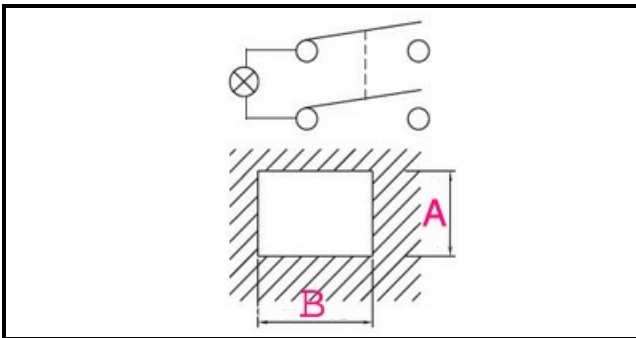

1105256

BIPOLAR SWITCH

Date: 22-12-2024

**ORIGINAL
OSP
SPARE PARTS****Technical data**

DEPTH MM	B=51mm
WIDTH MM	A=25mm
NUMBER OF POLES	POLI/POLES=4
NUMBER OF POSITIONS	0-1
COLOR	NERO CON LED/BLACK WITH LED
VOLT	250V