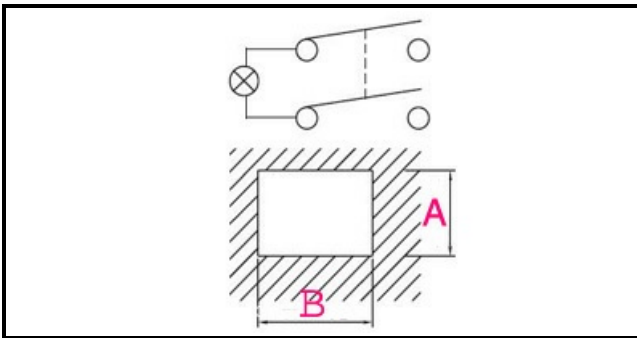

1105256

BIPOLAR SWITCH

Date: 08-04-2025

ORIGINAL
OSP
SPARE PARTS

Technical data

DEPTH MM	B=51mm
WIDTH MM	A=25mm
NUMBER OF POLES	POLI/POLES=4
NUMBER OF POSITIONS	0-1
COLOR	NERO CON LED/BLACK WITH LED
VOLT	250V