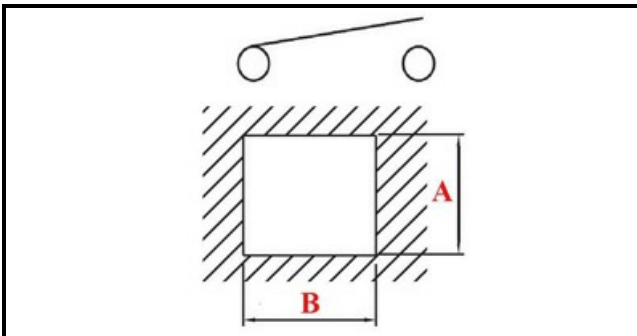

1105281

SWITCH WITH FASTON FOR OVEN

Date: 06-04-2025

ORIGINAL
OSP
SPARE PARTS

Technical data

DEPTH MM	B=29mm
WIDTH MM	A=12mm
NUMBER OF POLES	POLI/POLES=3
NUMBER OF POSITIONS	0-1
VOLT	250V

Manufacturer code

ARISTARCO / KASTEL S.P.A.