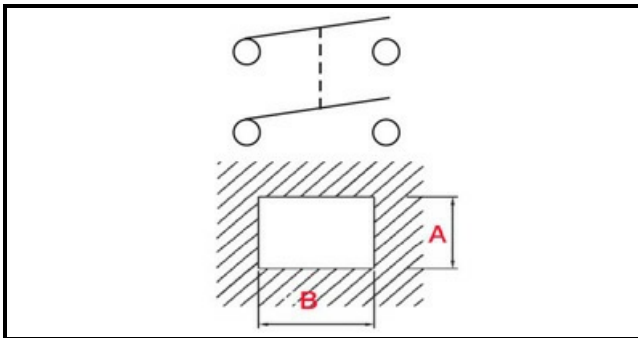

1105288

SWITHC FOR SLICER FABA 250G

Date: 15-11-2024

ORIGINAL
OSP
SPARE PARTS**Technical data**

DEPTH MM	B=30mm
WIDTH MM	A=22mm
NUMBER OF POLES	POLI/POLES=4
NUMBER OF POSITIONS	0-1
VOLT	250V
COLOR	ROSSO/RED
COLOR	VERDE/GREEN