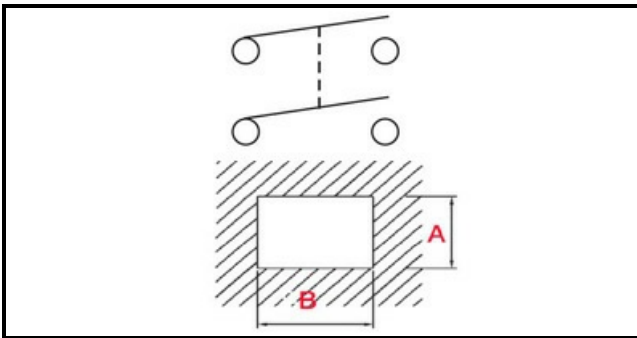

1105288

SWITHC FOR SLICER FABA 250G

Date: 06-04-2025

ORIGINAL
OSP
SPARE PARTS

Technical data

DEPTH MM	B=30mm
WIDTH MM	A=22mm
NUMBER OF POLES	POLI/POLES=4
NUMBER OF POSITIONS	0-1
VOLT	250V
COLOR	ROSSO/RED
COLOR	VERDE/GREEN