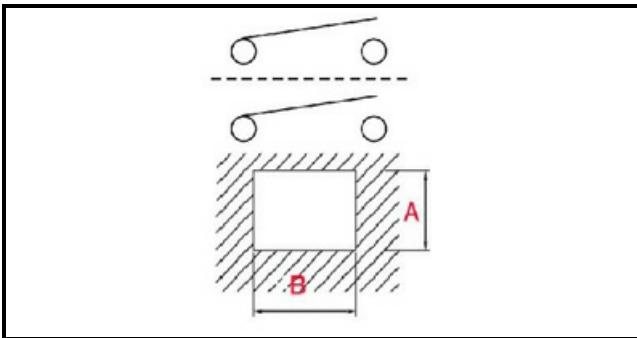

1105292

**DOUBLE BIPOLAR SWITCH WHITE**

Date: 15-11-2024

**Technical data**

DEPTH MM	B=28mm
WIDTH MM	A=22mm
NUMBER OF POLES	POLI/POLES=4
NUMBER OF POSITIONS	0-1 / 0-1
COLOR	BIANCO/WHITE
VOLT	250V