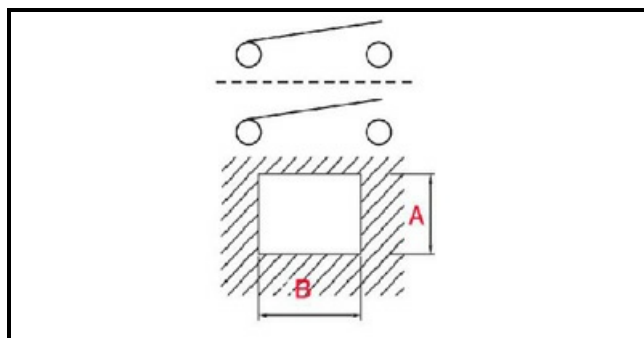

1105292

DOUBLE BIPOLAR SWITCH WHITE

Date: 07-04-2025

Technical data

DEPTH MM	B=28mm
WIDTH MM	A=22mm
NUMBER OF POLES	POLI/POLES=4
NUMBER OF POSITIONS	0-1 / 0-1
COLOR	BIANCO/WHITE
VOLT	250V