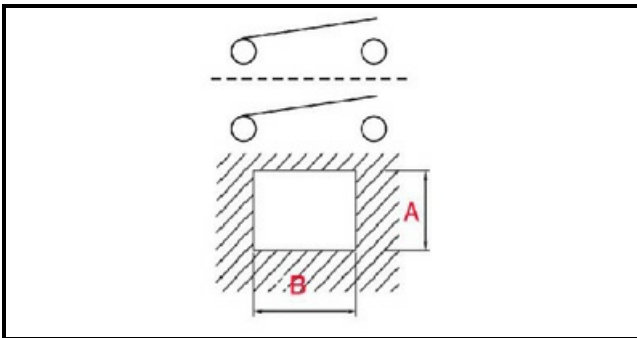

### Technical data

DEPTH MM	B=28mm
WIDTH MM	A=22mm
NUMBER OF POLES	POLI/POLES=4
NUMBER OF POSITIONS	0-1 / 0-1
COLOR	BIANCO/WHITE
VOLT	250V