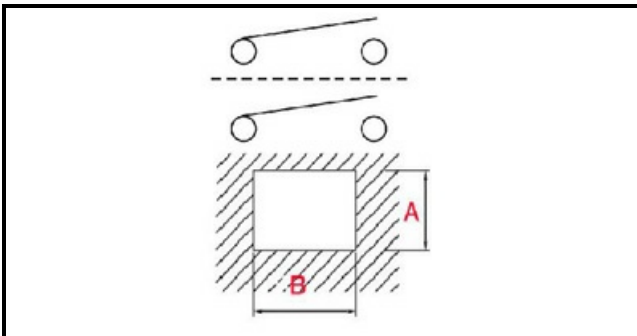

1105292

DOUBLE BIPOLAR SWITCH WHITE

Date: 22-12-2024

Technical data

DEPTH MM	B=28mm
WIDTH MM	A=22mm
NUMBER OF POLES	POLI/POLES=4
NUMBER OF POSITIONS	0-1 / 0-1
COLOR	BIANCO/WHITE
VOLT	250V