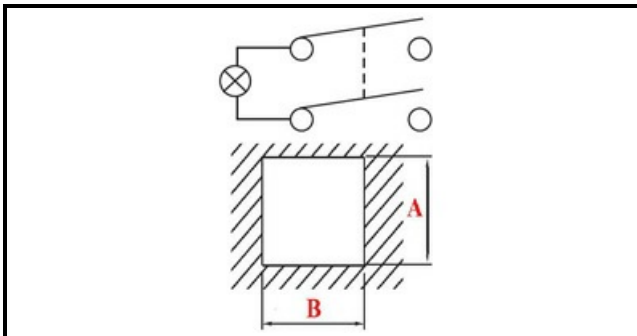

1105308

GREEN BIPOLAR SWITCH

Date: 23-02-2025

ORIGINAL
OSP
SPARE PARTS

Technical data

DEPTH MM	B=25mm
WIDTH MM	A=25mm
NUMBER OF POLES	POLI/POLES=4
NUMBER OF POSITIONS	0-1
COLOR	VERDE/GREEN
VOLT	250V

Manufacturer code