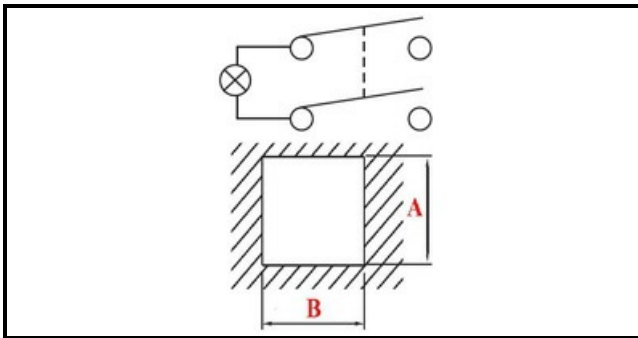

1105308

GREEN BIPOLAR SWITCH

Date: 05-04-2025

ORIGINAL
OSP
SPARE PARTS

Technical data

DEPTH MM	B=25mm
WIDTH MM	A=25mm
NUMBER OF POLES	POLI/POLES=4
NUMBER OF POSITIONS	0-1
COLOR	VERDE/GREEN
VOLT	250V

Manufacturer code