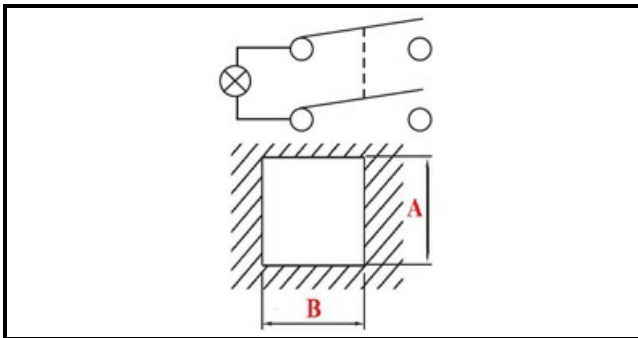

1105308

GREEN BIPOLAR SWITCH

Date: 22-12-2024

ORIGINAL
OSP
SPARE PARTS

Technical data

DEPTH MM	B=25mm
WIDTH MM	A=25mm
NUMBER OF POLES	POLI/POLES=4
NUMBER OF POSITIONS	0-1
COLOR	VERDE/GREEN
VOLT	250V

Manufacturer code