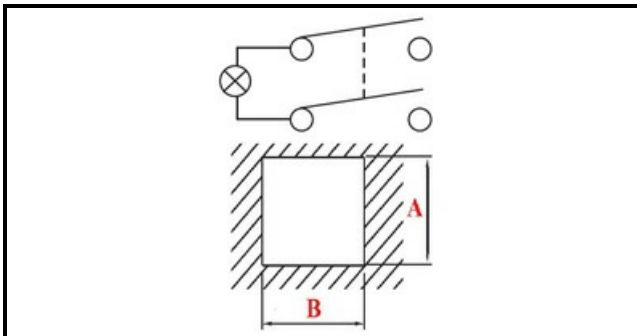

1105308

GREEN BIPOLAR SWITCH

Date: 15-11-2024

ORIGINAL
OSP
SPARE PARTS

Technical data

DEPTH MM	B=25mm
WIDTH MM	A=25mm
NUMBER OF POLES	POLI/POLES=4
NUMBER OF POSITIONS	0-1
COLOR	VERDE/GREEN
VOLT	250V

Manufacturer code