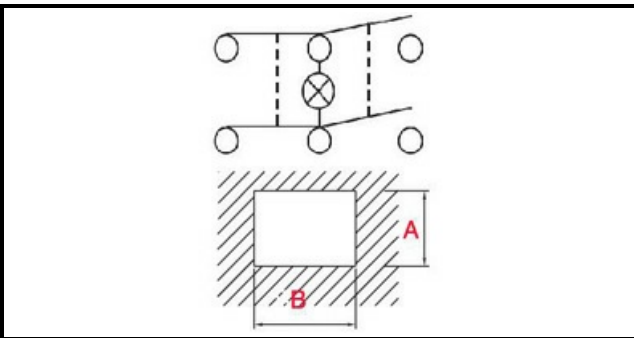

1105331

SWITCH ON/OFF - ON/OFF BOILER

Date: 22-11-2024

**Technical data**

DEPTH MM	B=50mm
WIDTH MM	A=26mm
NUMBER OF POLES	POLI/POLES=4
NUMBER OF POSITIONS	0-1
COLOR	GRIGIO/GREY
VOLT	230V
COLOR	NERO/BLACK

Manufacturer code