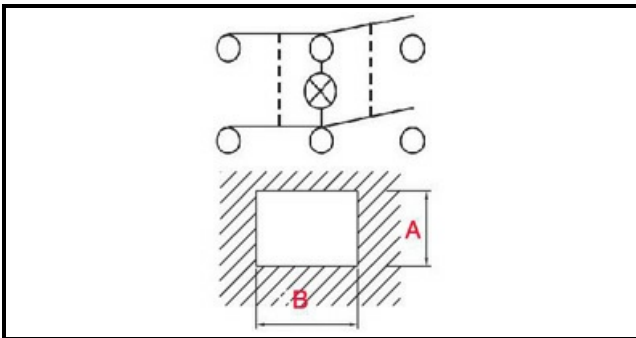

1105331

**SWITCH ON/OFF - ON/OFF BOILER**

Date: 22-12-2024

**Technical data**

DEPTH MM	B=50mm
WIDTH MM	A=26mm
NUMBER OF POLES	POLI/POLES=4
NUMBER OF POSITIONS	0-1
COLOR	GRIGIO/GREY
VOLT	230V
COLOR	NERO/BLACK