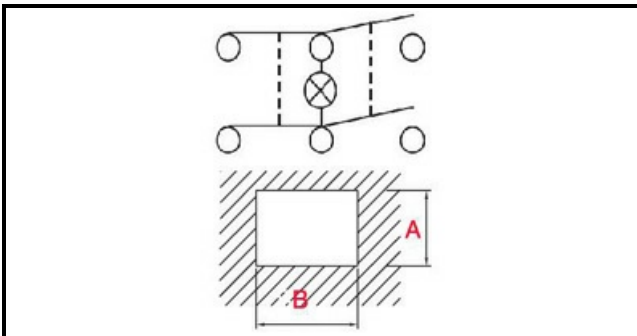

1105331

SWITCH ON/OFF - ON/OFF BOILER

Date: 06-04-2025

Technical data

DEPTH MM	B=50mm
WIDTH MM	A=26mm
NUMBER OF POLES	POLI/POLES=4
NUMBER OF POSITIONS	0-1
COLOR	GRIGIO/GREY
VOLT	230V
COLOR	NERO/BLACK

Manufacturer code