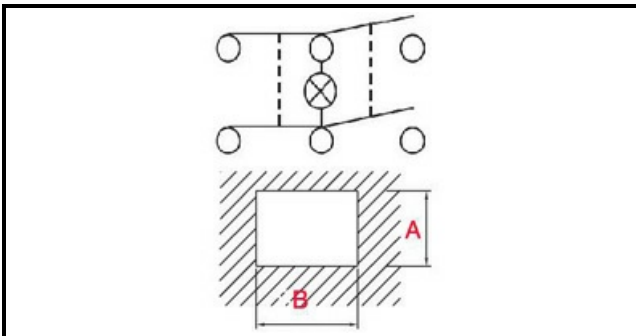

1105339

**SWITCH 'ECONOMY-FULL'**

Date: 15-11-2024

**Technical data**

DEPTH MM	B=30mm
WIDTH MM	A=22mm
NUMBER OF POLES	POLI/POLES=6
NUMBER OF POSITIONS	0-1
COLOR	VERDE/GREEN
VOLT	230V

**Manufacturer code**

BREMA GROUP S.P.A.
N.T.F. SRL
EURFRIGOR - BRICE ITALIA SRL