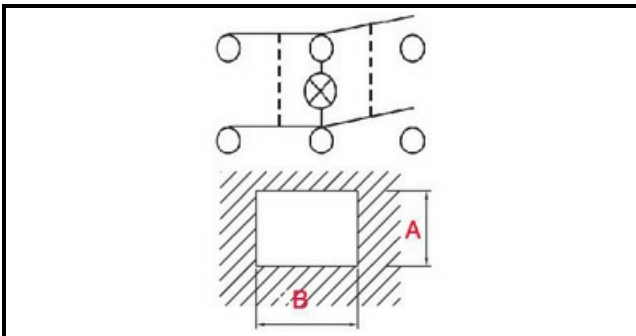

1105339

SWITCH 'ECONOMY-FULL'

Date: 23-02-2025

**Technical data**

DEPTH MM	B=30mm
WIDTH MM	A=22mm
NUMBER OF POLES	POLI/POLES=6
NUMBER OF POSITIONS	0-1
COLOR	VERDE/GREEN
VOLT	230V

Manufacturer code

BREMA GROUP S.P.A.
N.T.F. SRL
EURFRIGOR - BRICE ITALIA SRL