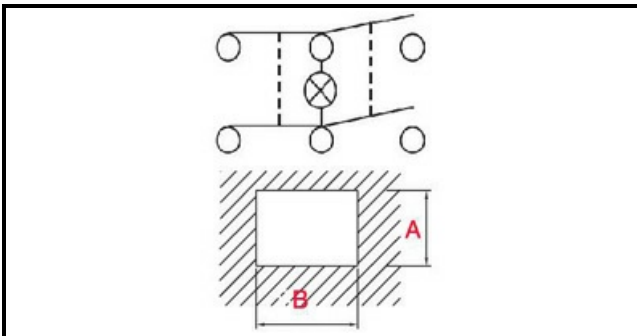

1105339

SWITCH 'ECONOMY-FULL'

Date: 06-04-2025

Technical data

DEPTH MM	B=30mm
WIDTH MM	A=22mm
NUMBER OF POLES	POLI/POLES=6
NUMBER OF POSITIONS	0-1
COLOR	VERDE/GREEN
VOLT	230V

Manufacturer code

BREMA GROUP S.P.A.
N.T.F. SRL
EURFRIGOR - BRICE ITALIA SRL