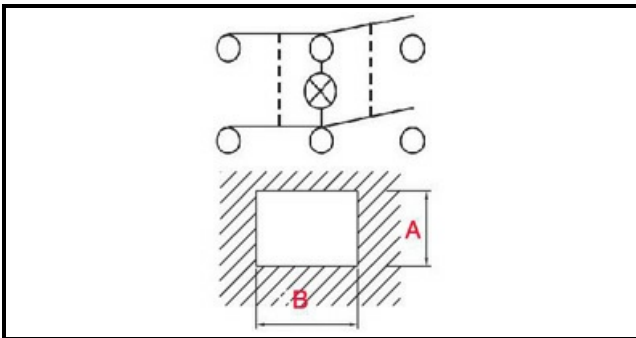

1105339

SWITCH 'ECONOMY-FULL'

Date: 22-12-2024

**Technical data**

DEPTH MM	B=30mm
WIDTH MM	A=22mm
NUMBER OF POLES	POLI/POLES=6
NUMBER OF POSITIONS	0-1
COLOR	VERDE/GREEN
VOLT	230V

Manufacturer code

BREMA GROUP S.P.A.
N.T.F. SRL
EURFRIGOR - BRICE ITALIA SRL