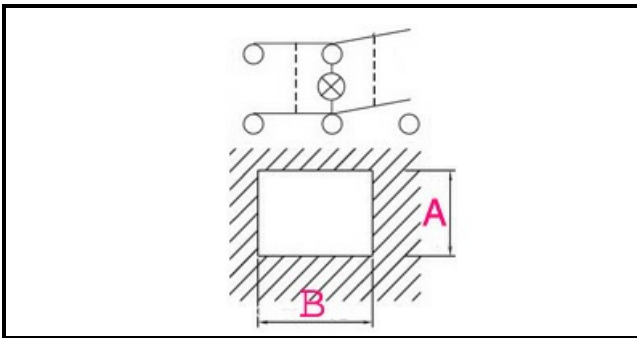

1105345

LUMINOUS SWITCH 5 CONTACTS

Date: 06-04-2025

Technical data

DEPTH MM	B=30mm
WIDTH MM	A=22mm
NUMBER OF POLES	POLI/POLES=5
NUMBER OF POSITIONS	0-1
COLOR	BLU/BLE
VOLT	230V