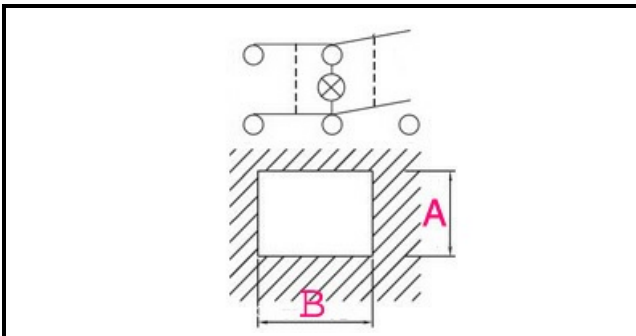

1105345

LUMINOUS SWITCH 5 CONTACTS

Date: 22-12-2024

Technical data

DEPTH MM	B=30mm
WIDTH MM	A=22mm
NUMBER OF POLES	POLI/POLES=5
NUMBER OF POSITIONS	0-1
COLOR	BLU/BLE
VOLT	230V