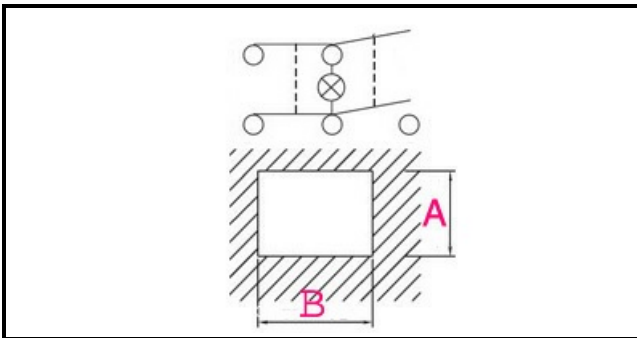

1105345

LUMINOUS SWITCH 5 CONTACTS

Date: 15-11-2024

Technical data

DEPTH MM	B=30mm
WIDTH MM	A=22mm
NUMBER OF POLES	POLI/POLES=5
NUMBER OF POSITIONS	0-1
COLOR	BLU/BLE
VOLT	230V