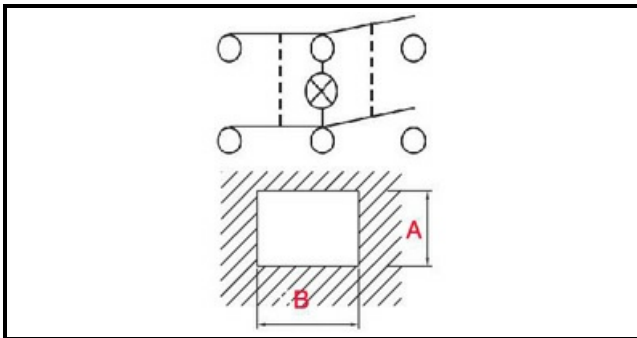

1105347

WHITE LUMINOUS BIPOLAR TWO-WAYS SWITCH

Date: 22-12-2024

ORIGINAL
OSP
SPARE PARTS

Technical data

DEPTH MM	B=25mm
WIDTH MM	A=25mm
NUMBER OF POLES	POLI/POLES=6
COLOR	BIANCO/WHITE
VOLT	250V

Manufacturer code