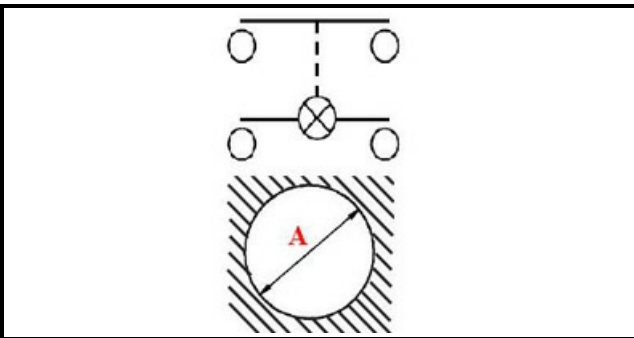

1105436

PUSH-BUTTON

Date: 02-02-2025

ORIGINAL
OSP
SPARE PARTS**Technical data**

DIAMETER mm	Ø=15mm
NUMBER OF POLES	POLI/POLES=4
NUMBER OF POSITIONS	1
COLOR	ROSSO/RED
VOLT	250V

Manufacturer code

GIORIK SPA