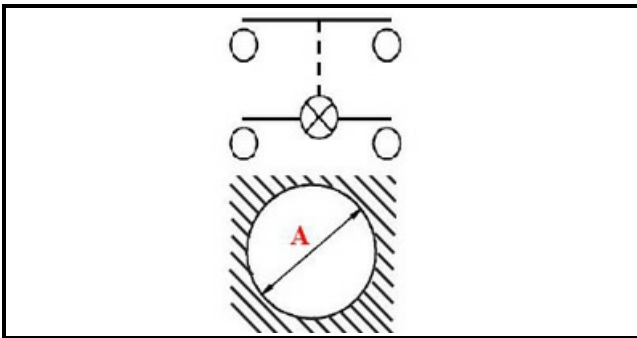

1105436

PUSH-BUTTON

Date: 10-03-2025

ORIGINAL
OSP
SPARE PARTS

Technical data

DIAMETER mm	Ø=15mm
NUMBER OF POLES	POLI/POLES=4
NUMBER OF POSITIONS	1
COLOR	ROSSO/RED
VOLT	250V

Manufacturer code

GIORIK SPA