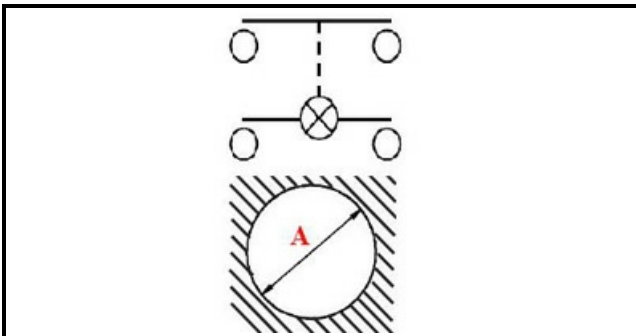

1105436

PUSH-BUTTON

Date: 15-11-2024

ORIGINAL
OSP
SPARE PARTS**Technical data**

| | |
|---------------------|--------------|
| DIAMETER mm | Ø=15mm |
| NUMBER OF POLES | POLI/POLES=4 |
| NUMBER OF POSITIONS | 1 |
| COLOR | ROSSO/RED |
| VOLT | 250V |