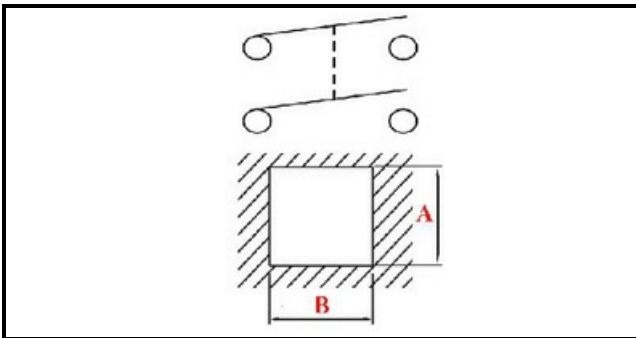

1105443

GREEN SWITCH

Date: 15-11-2024

ORIGINAL
OSP
SPARE PARTS**Technical data**

| | |
|---------------------|----------------|
| DEPTH MM | B=25mm |
| WIDTH MM | A=25mm |
| NUMBER OF POLES | POLI/POLES=4 |
| NUMBER OF POSITIONS | 0-1 |
| COLOR | VERDE/GREEN |
| VOLT | 230V |
| DEPTH MM | B cornice=35mm |
| WIDTH MM | A cornice=35mm |