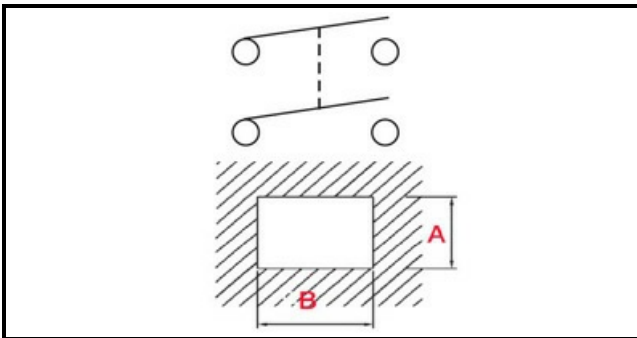

1105448

SWITCH 2-POLES BLACK

Date: 25-11-2024

ORIGINAL
OSP
SPARE PARTS

Technical data

DEPTH MM	B=24mm
WIDTH MM	A=19mm
NUMBER OF POLES	POLI/POLES=4
NUMBER OF POSITIONS	0-1
COLOR	NERO/BLACK
VOLT	230V
DEPTH MM	L tasto=15mm
WIDTH MM	P tasto=11mm