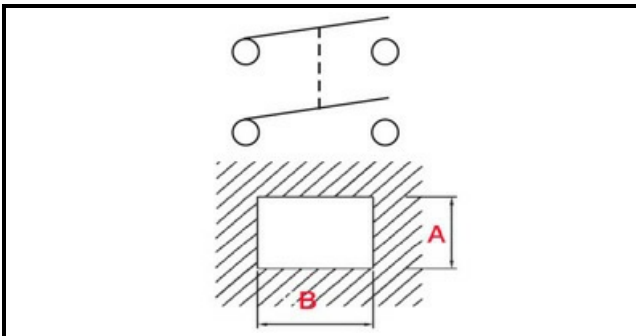

1105448

SWITCH 2-POLES BLACK

Date: 02-02-2025

ORIGINAL
OSP
SPARE PARTS**Technical data**

DEPTH MM	B=24mm
WIDTH MM	A=19mm
NUMBER OF POLES	POLI/POLES=4
NUMBER OF POSITIONS	0-1
COLOR	NERO/BLACK
VOLT	230V
DEPTH MM	L tasto=15mm
WIDTH MM	P tasto=11mm