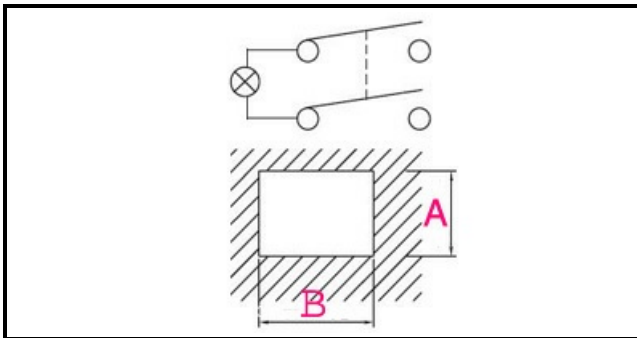

1105459

GENERAL SWITCH ONE OR

Date: 02-02-2025

ORIGINAL
OSP
SPARE PARTS

Technical data

DEPTH MM	B=20mm
WIDTH MM	A=13mm
NUMBER OF POLES	POLI/POLES=4
NUMBER OF POSITIONS	0-1
COLOR	ROSSO/RED
VOLT	250

Manufacturer code