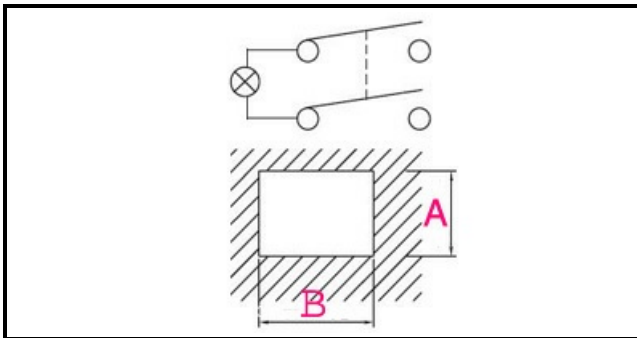

1105459

GENERAL SWITCH ONE OR

Date: 22-12-2024

ORIGINAL
OSP
SPARE PARTS

Technical data

DEPTH MM	B=20mm
WIDTH MM	A=13mm
NUMBER OF POLES	POLI/POLES=4
NUMBER OF POSITIONS	0-1
COLOR	ROSSO/RED
VOLT	250

Manufacturer code