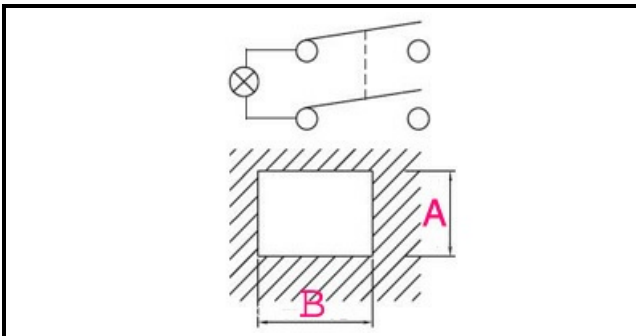

1105463

SWTICH M2

Date: 22-12-2024

ORIGINAL
OSP
SPARE PARTS**Technical data**

DEPTH MM	B=20mm
WIDTH MM	A=13mm
NUMBER OF POLES	POLI/POLES=4
NUMBER OF POSITIONS	0-1
COLOR	BLU/BLE
VOLT	250V

Manufacturer code

MACAP SRL