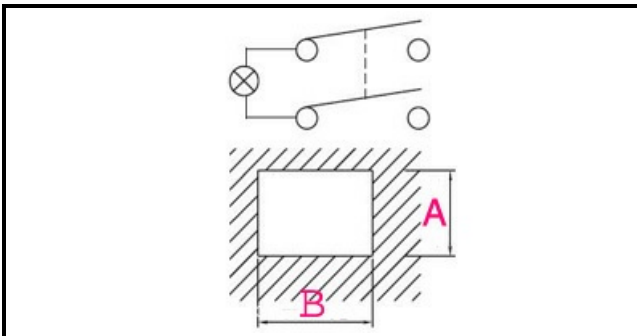

1105463

SWTICH M2

Date: 07-04-2025

ORIGINAL
OSP
SPARE PARTS

Technical data

DEPTH MM	B=20mm
WIDTH MM	A=13mm
NUMBER OF POLES	POLI/POLES=4
NUMBER OF POSITIONS	0-1
COLOR	BLU/BLEUE
VOLT	250V

Manufacturer code

MACAP SRL