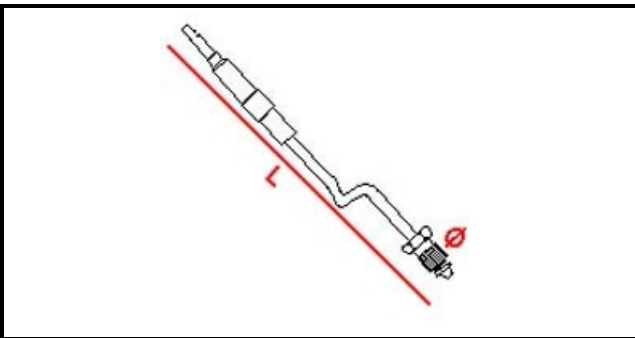

4101009

UNIVERSAL THERMOCOUPLE KIT 900mm

Date: 21-11-2024

Technical data

DEPTH MM	L=900mm
MATERIAL	RAME/COPPER

Manufacturer code

SIT SPA