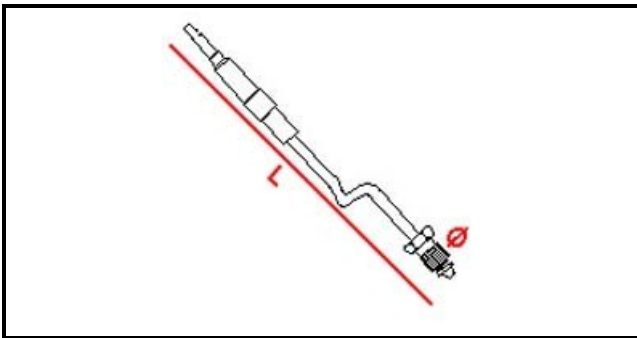

## Technical data

DEPTH MM	L=1000mm
THREAD MA	8X1
MATERIAL	RAME/COPPER