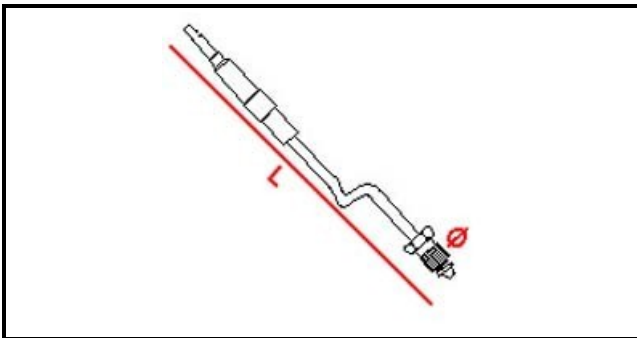

4101045

**THERMOCOUPLE FABA 600MM**

Date: 23-02-2025

ORIGINAL  
**OSP**  
SPARE PARTS**Technical data**

DEPTH MM	L=600mm
THREAD MA	8X1
MATERIAL	RAME/COPPER

**Manufacturer code**

FABA SRL