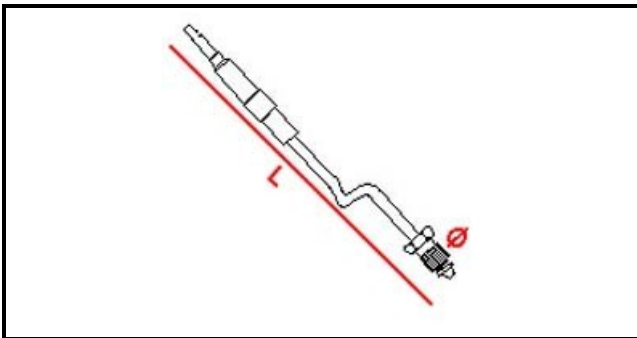

4101045

THERMOCOUPLE FABA 600MM

Date: 22-12-2024

ORIGINAL
OSP
SPARE PARTS**Technical data**

DEPTH MM	L=600mm
THREAD MA	8X1
MATERIAL	RAME/COPPER

Manufacturer code

FABA SRL