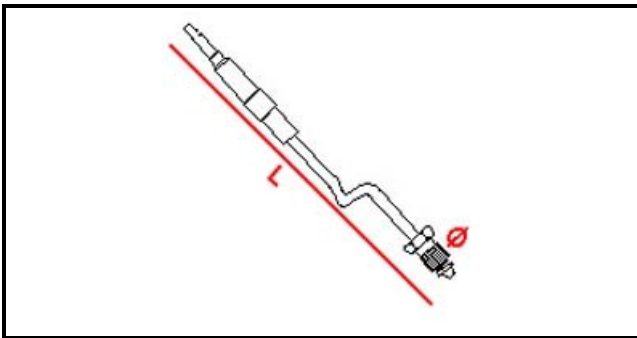

## Technical data

DEPTH MM	L=600mm
THREAD MA	9X1
MATERIAL	RAME/COPPER