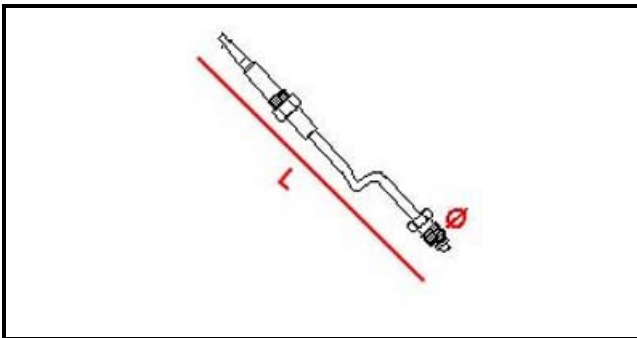

4101051

THERMOCOUPLE 150 0290092/TARGET

Date: 22-11-2024

**Technical data**

DEPTH MM	L=1500mm
THREAD MA	9X1
MATERIAL	RAME/COPPER

Manufacturer code

MBM- EUROTEC SRL -

SIT SPA