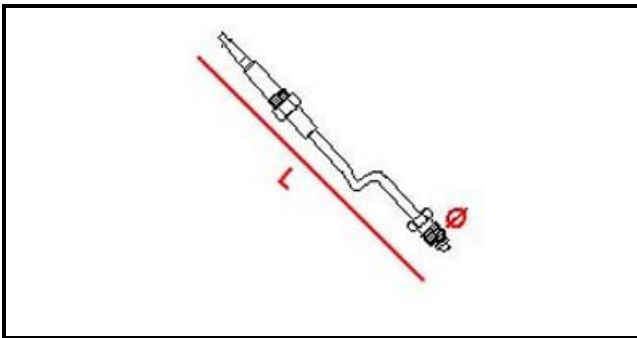

4101051

THERMOCOUPLE 150 0290092/TARGET

Date: 17-04-2025

Technical data

DEPTH MM	L=1500mm
THREAD MA	9X1
MATERIAL	RAME/COPPER

Manufacturer code

MBM- EUROTEC SRL -

SIT SPA