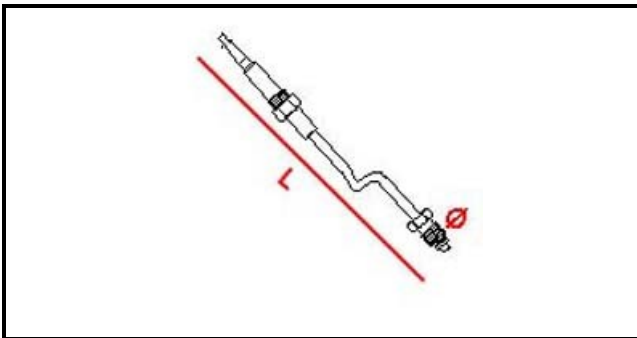

4101051

THERMOCOUPLE 150 0290092/TARGET

Date: 23-02-2025

**Technical data**

DEPTH MM	L=1500mm
THREAD MA	9X1
MATERIAL	RAME/COPPER

Manufacturer code

MBM- EUROTEC SRL -

SIT SPA