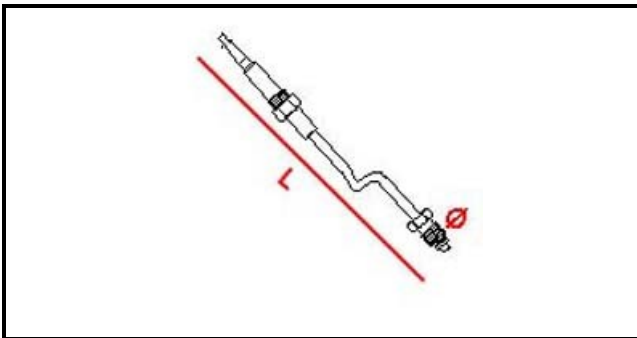

4101064

**THERMOCOUPLE 750 9X1**

Date: 29-01-2025

**Technical data**

DEPTH MM	L=750mm
THREAD MA	9X1
MATERIAL	RAME/COPPER

**Manufacturer code**

SIT SPA