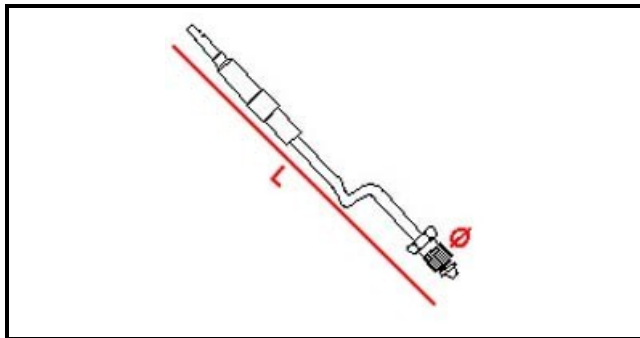

4101084

THERMOCOUPLE EXTENSION M10X1 L 1000 mm

Date: 22-11-2024

**Technical data**

DEPTH MM	L=1000mm
THREAD MA	M10X1
MATERIAL	RAME/COPPER
THREAD MA	F10X1