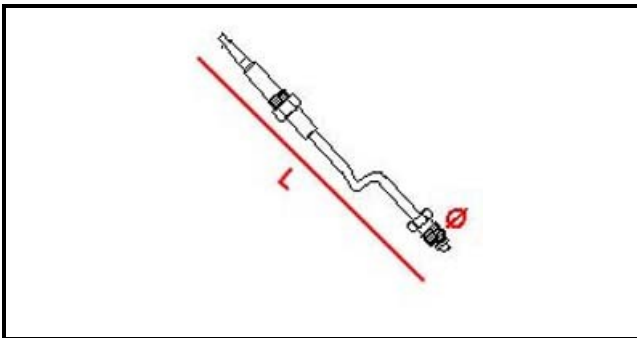

4101096

THERMOCOUPLE 600 mm FOR ECO POWER-fp

Date: 24-11-2024

ORIGINAL
OSP
SPARE PARTS**Technical data**

DEPTH MM	L=600mm
THREAD MA	9X1
MATERIAL	RAME/COPPER

Manufacturer code

BERTO'S SPA