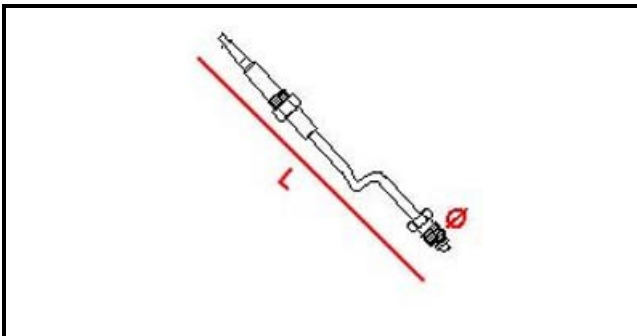

4101096

THERMOCOUPLE 600 mm FOR ECO POWER-fp

Date: 23-02-2025

ORIGINAL
OSP
SPARE PARTS**Technical data**

DEPTH MM	L=600mm
THREAD MA	9X1
MATERIAL	RAME/COPPER

Manufacturer code

BERTO'S SPA