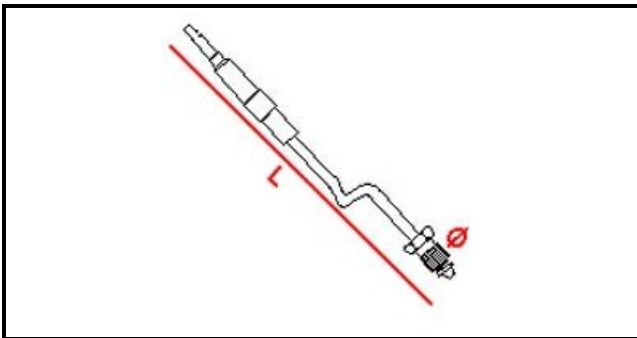

4101104

**THERMOCOUPLE 600mm M8X1 THREADED JOINT**

Date: 04-03-2025

**Technical data**

DEPTH MM	L=600mm
THREAD MA	8X1
MATERIAL	RAME/COPPER

**Manufacturer code**

SIT SPA