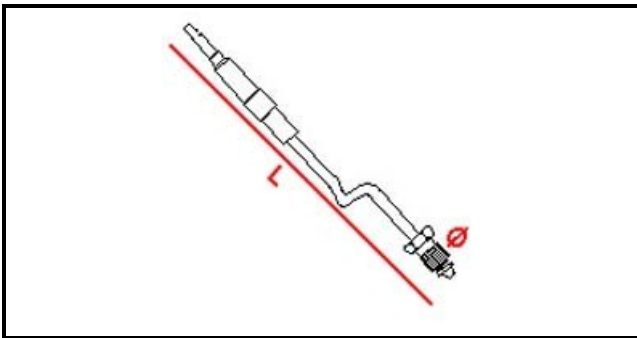

## Technical data

DEPTH MM	L=320mm
THREAD MA	8X1
MATERIAL	RAME/COPPER