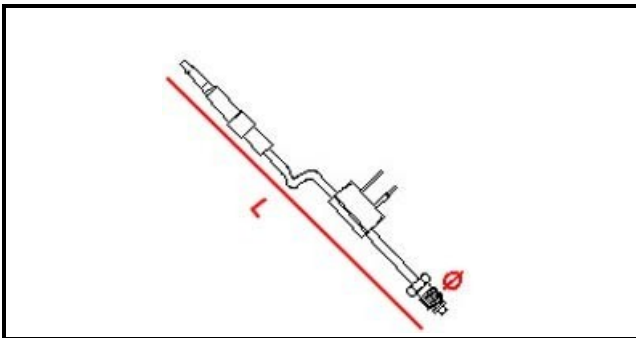

4101112

INTERRUPTED THERMOCOUPLE 1200MM M8X1

Date: 22-01-2025

ORIGINAL
OSP
SPARE PARTS**Technical data**

DEPTH MM	L=1200mm
THREAD MA	8X1
MATERIAL	RAME/COPPER

Manufacturer code

BERTO'S SPA