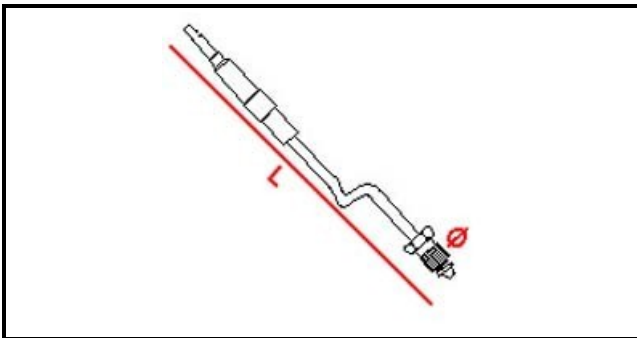

4101124

UNIVERSAL THERMOCOUPLE 900mm

Date: 27-02-2025

ORIGINAL
OSP
SPARE PARTS**Technical data**

DEPTH MM	L=900mm
UNIVERSAL THERMOCOUPLES	UNIVERSALE/UNIVERSAL

Manufacturer code

SIT SPA