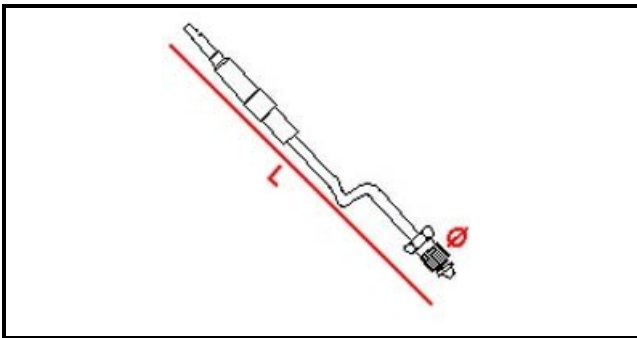

4101124

UNIVERSAL THERMOCOUPLE 900mm

Date: 09-04-2025

ORIGINAL
OSP
SPARE PARTS

Technical data

DEPTH MM	L=900mm
UNIVERSAL THERMOCOUPLES	UNIVERSALE/UNIVERSAL

Manufacturer code

SIT SPA