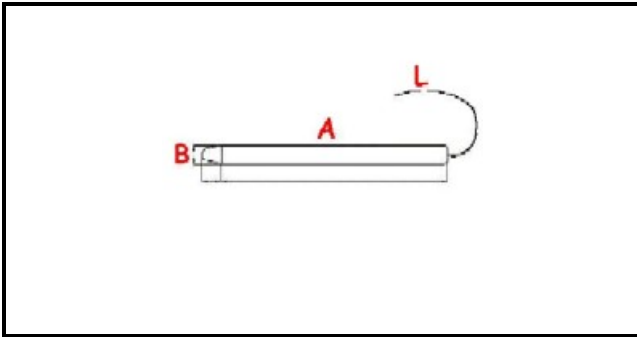

## Technical data

GAS THREAD	Ø=21mm
MINIMUM TEMPERATURE °	T min=160°
MAXIMUM TEMPERATURE °	T max=190°
WIRE mm	L=440mm
PROBE DIAMETER MM	B=20mm
PROBE LENGHT MM	A=126mm