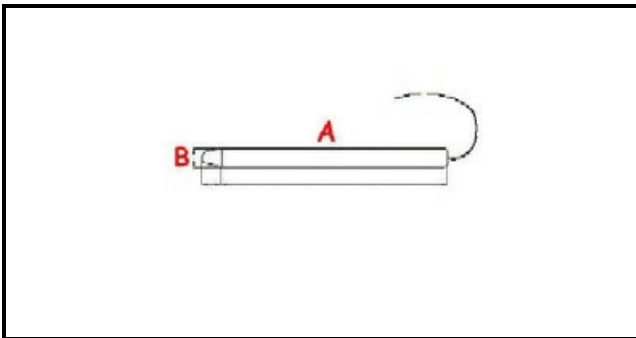

1106750

EVAPORATOR THERMOSTAT ITV GALA NDP20 CAPILLARY 1500mm - 3 CONNECTORS (K22 S1098)

Date: 22-01-2025

**ORIGINAL
OSP
SPARE PARTS**

Technical data

MONOPHASE	MONOFASE/MONOPHASE
NUMBER OF POLES	POLI/POLES=3
WIRE mm	L=1500mm