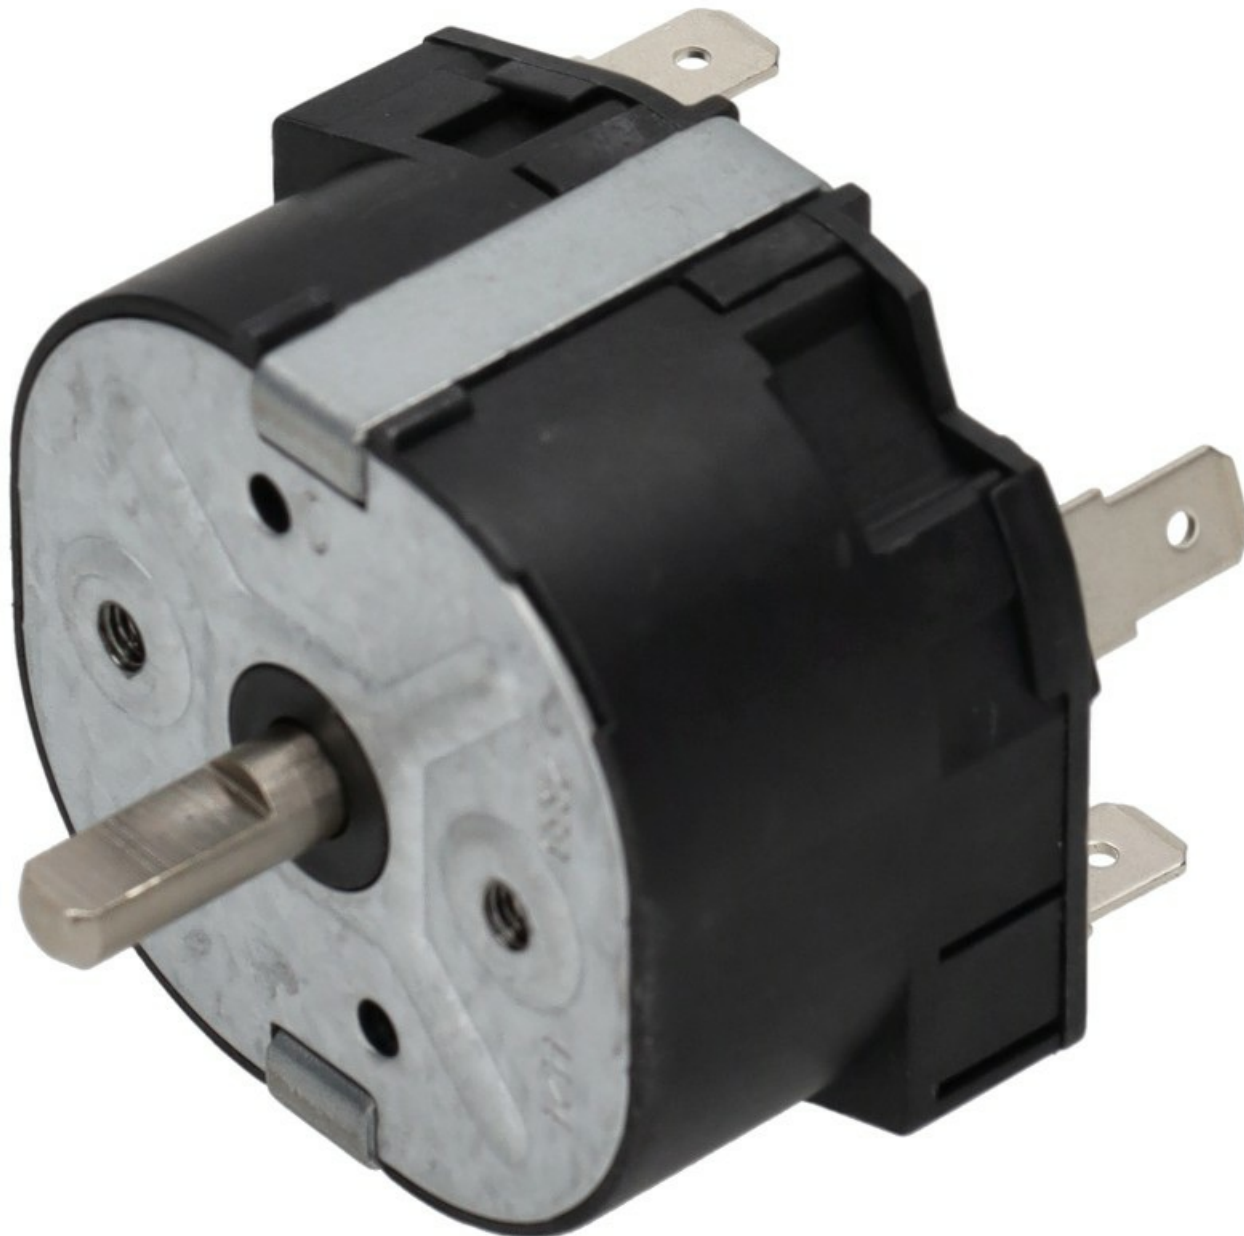

1112367

TIMER

Date: 06-04-2025

Technical data

NUMBER OF POLES	POLI/POLES=4
TIME SECONDS	TIME 900"
SHAFT mm	6X4,6mm

SHAFT LENGHT mm	L=24mm
MOTORS NUMBER	1
TIME MINUTES	TIMER 15'

Manufacturer code

SIRMAN SPA