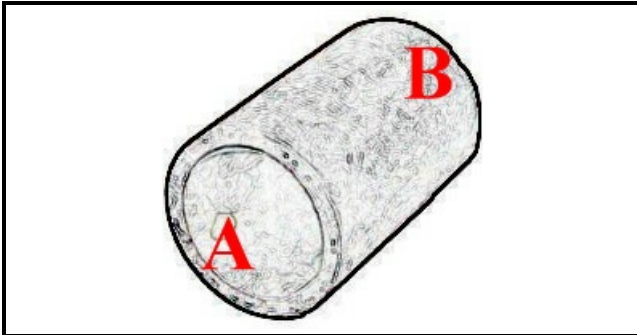

2108085

SLEEVE GS100 L=122MM P646

Date: 23-02-2025

ORIGINAL
OSP
SPARE PARTS

Technical data

DIMENSION	L=122MM - A=34MM / B=50MM
-----------	------------------------------

Manufacturer code

DIHR - ALI GROUP SRL A SOCIO UNICO
DIHR - ALI GROUP SRL A SOCIO UNICO