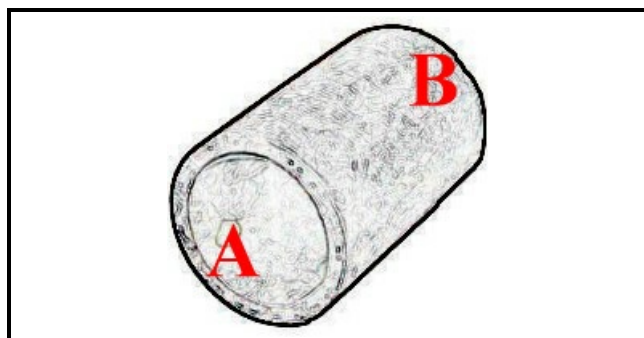

2108085

SLEEVE GS100 L=122MM P646

Date: 24-11-2024

ORIGINAL
OSP
SPARE PARTS

Technical data

DIMENSION	L=122MM - A=34MM / B=50MM
-----------	------------------------------