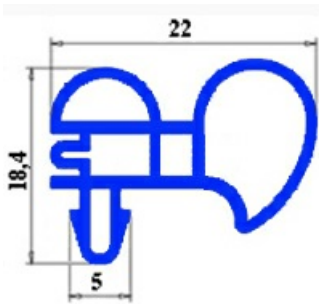

2103890

Date: 11-04-2025

ORIGINAL
OSP
SPARE PARTS