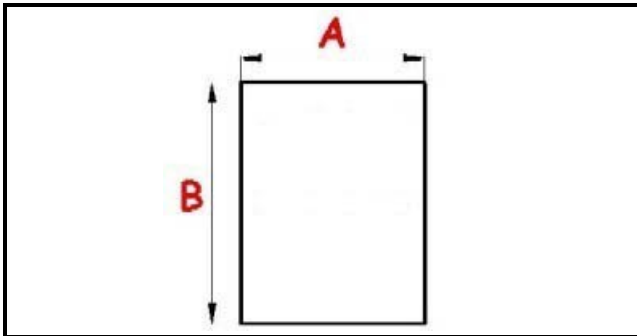

## Technical data

SHORT SIDE mm	A=590mm
LONG SIDE mm	B=1390mm
PROFILE TYPE	YY21