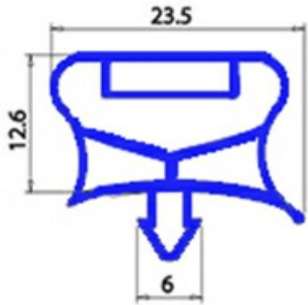

2123239

MAGNETIC SNAP IN GASKET 444X1169mm (INTERNA 425X1150mm) QQ7 O.D.

Date: 05-04-2025

Technical data

SHORT SIDE mm	A=444mm
LONG SIDE mm	B=1169mm
PROFILE TYPE	QQ7