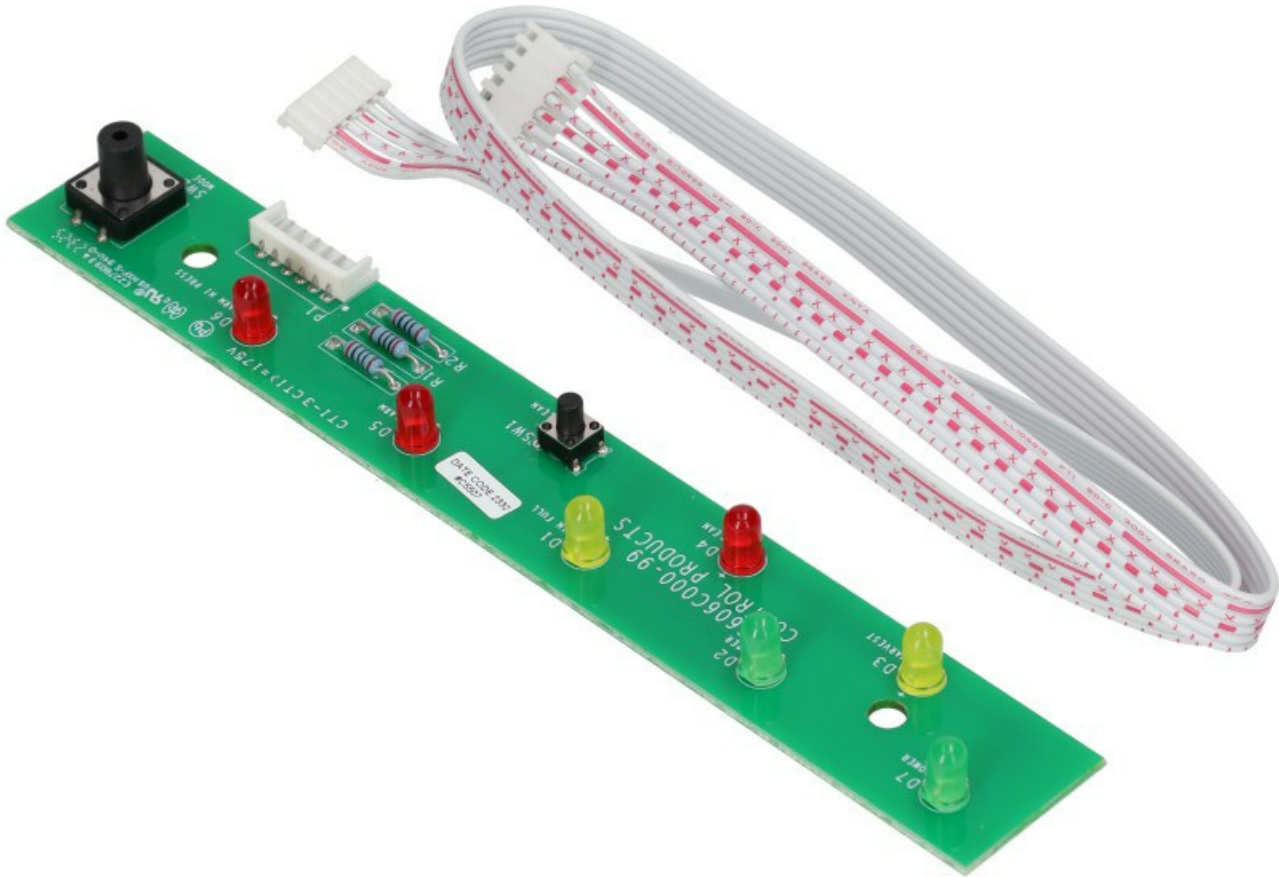

1214252

# MONITORING LED ASSY

Data: 24-01-2025

ORIGINAL  
**OSP**  
SPARE PARTS