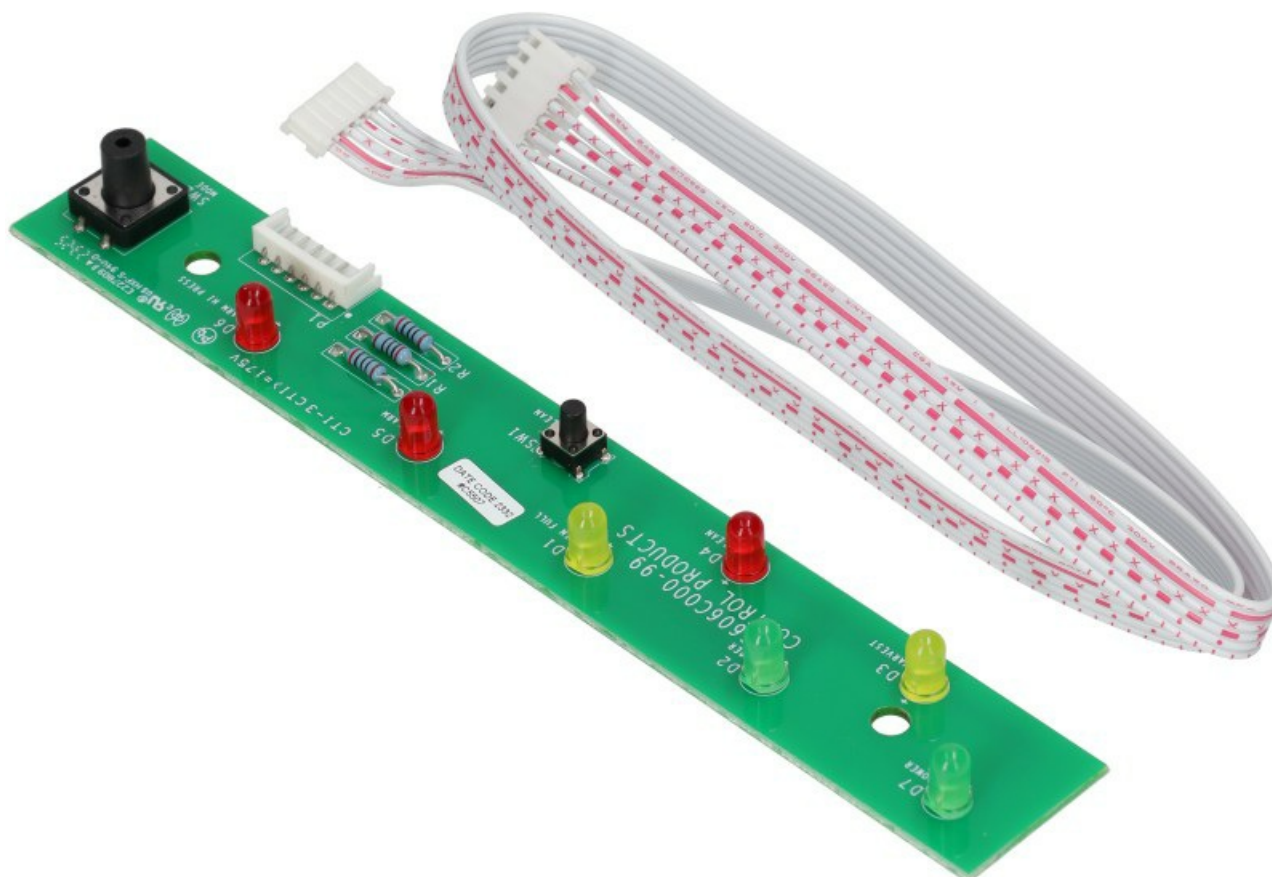

1214252

## MONITORING LED ASSY

Data: 24-02-2025

ORIGINAL  
**OSP**  
SPARE PARTS