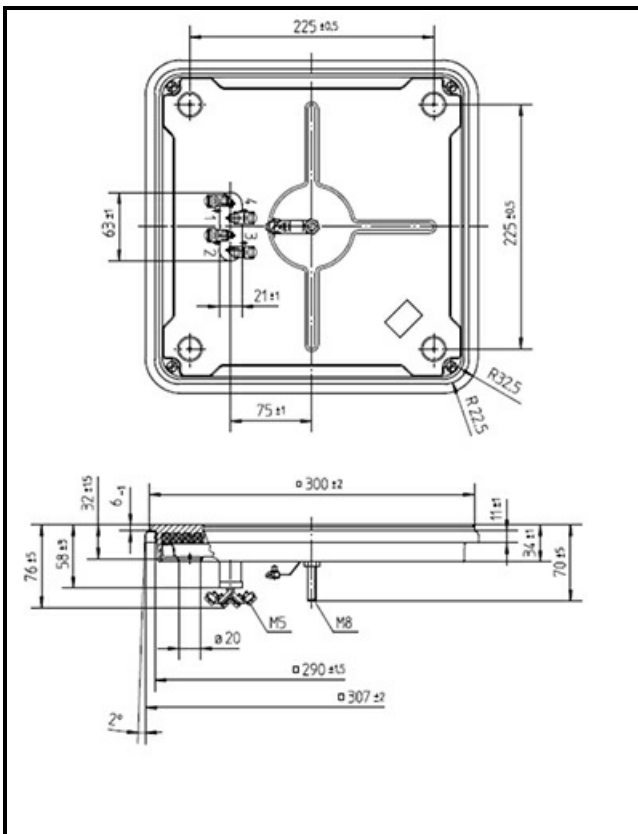

# HOT PLATE 300X300mm 4000W 230V

Date: 07-04-2025

## Technical data

DEPTH MM	A=300mm
WIDTH MM	B=300mm
KILOWATT KW	KW=4
WATT	WATT=4000
MONOPHASE	MONOFASE/MONOPHASE
DRY HEATING ELEMENT	SECCO/DRY