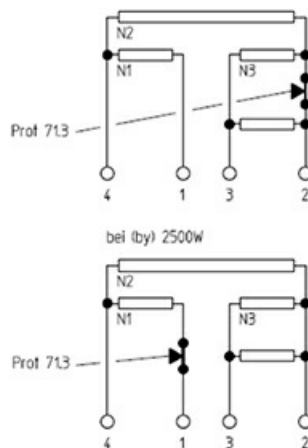

# HOT PLATE 300X300mm 4000W 230V

Date: 07-04-2025

## Technical data

DEPTH MM	A=300mm
WIDTH MM	B=300mm
KILOWATT KW	KW=4
WATT	WATT=4000
MONOPHASE	MONOFASE/MONOPHASE
DRY HEATING ELEMENT	SECCO/DRY