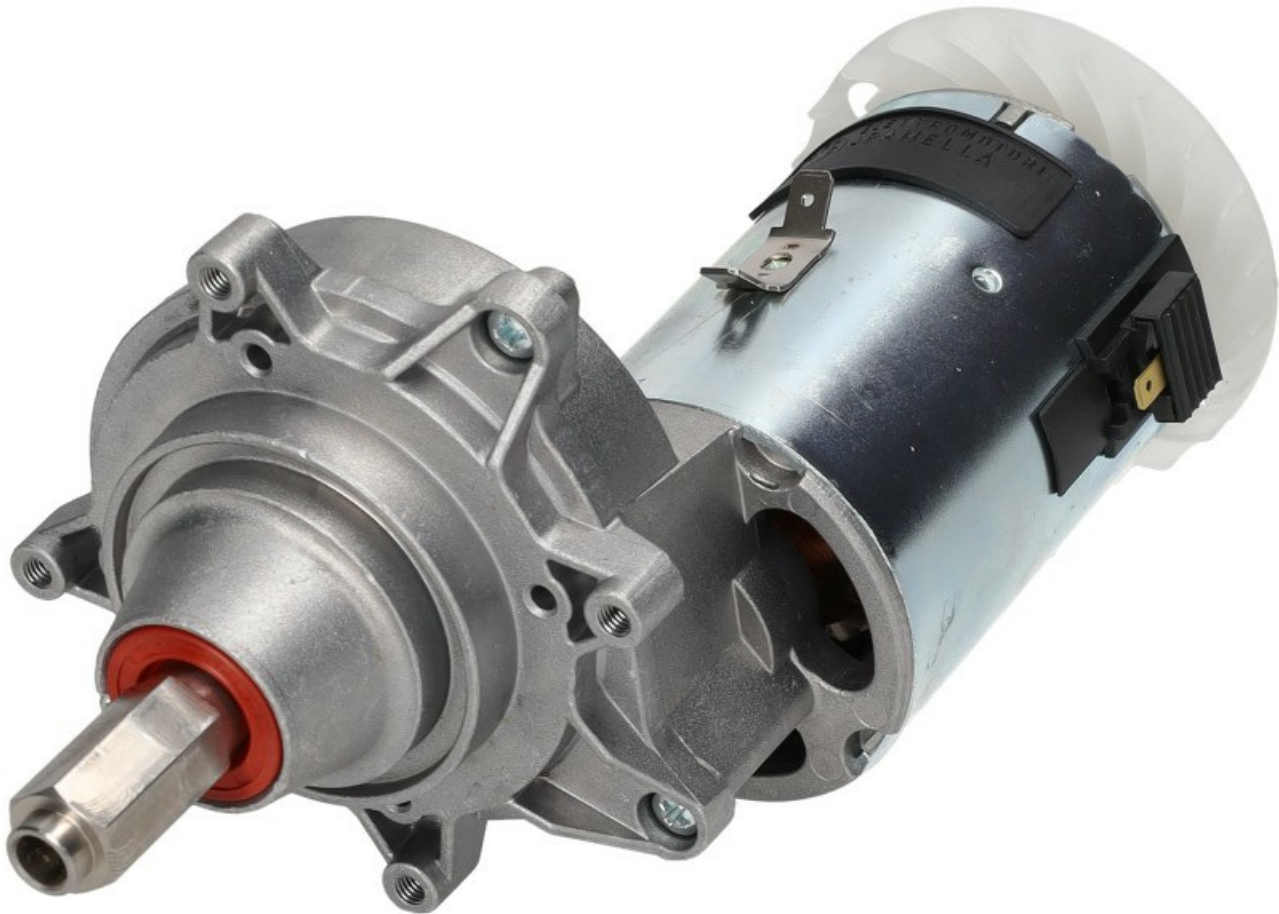

## MOTORE C.C. 220 V. ALB.CAVO Y14 PLL

Data: 06-04-2025